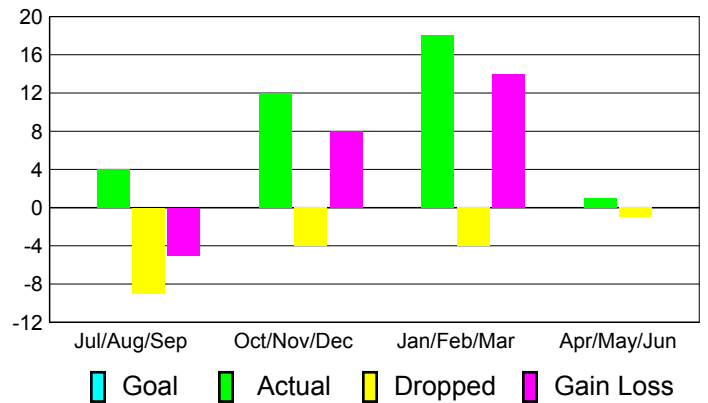

Membership Results 2010-2011

Goal, New, Dropped, Gain/Loss

Comparison of Membership Gain/Loss

Current Year Compared to the Previous Year