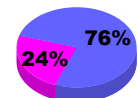

Oct/Nov/Dec