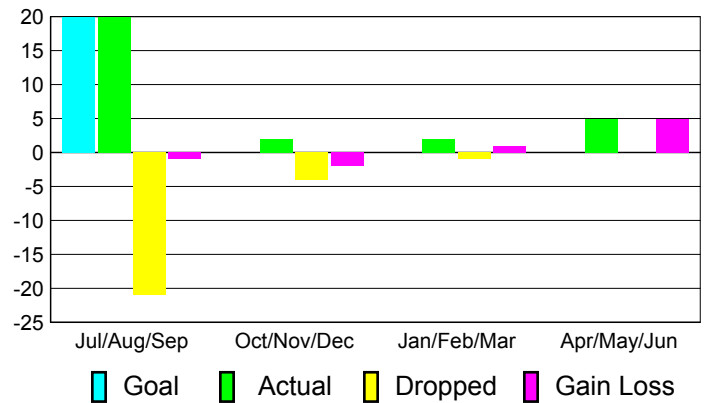

Membership Results 2010-2011

Goal, New, Dropped, Gain/Loss

Comparison of Membership Gain/Loss

Current Year Compared to the Previous Year