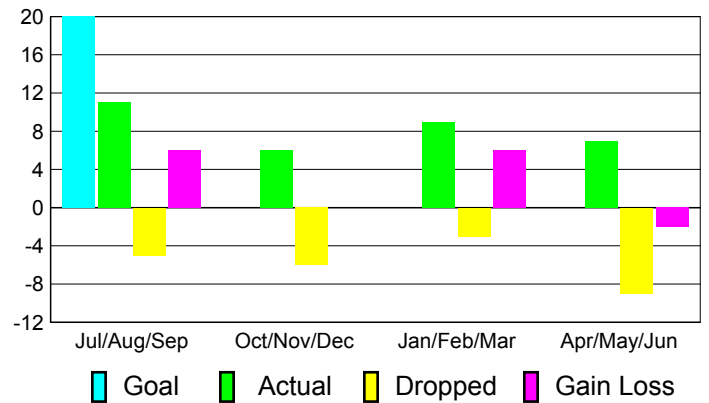

Membership Results 2010-2011

Goal, New, Dropped, Gain/Loss

Comparison of Membership Gain/Loss

Current Year Compared to the Previous Year