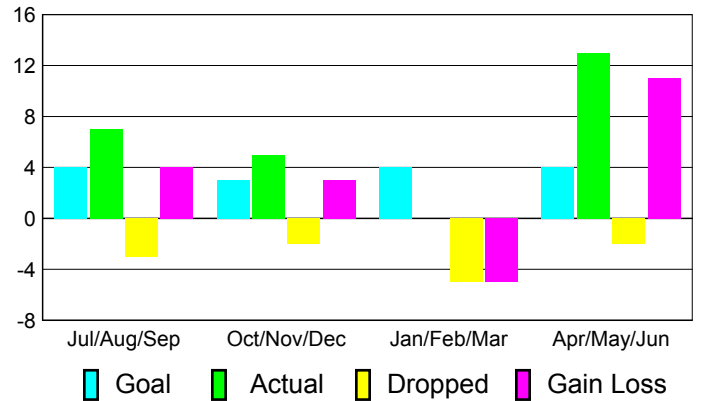

Membership Results 2010-2011

Goal, New, Dropped, Gain/Loss

Comparison of Membership Gain/Loss

Current Year Compared to the Previous Year