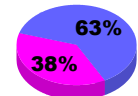

Apr/May/June

Male

Female