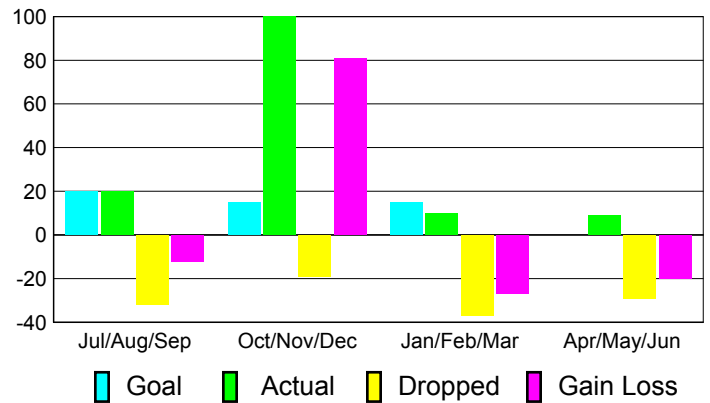

Membership Results 2010-2011

Goal, New, Dropped, Gain/Loss

Comparison of Membership Gain/Loss

Current Year Compared to the Previous Year