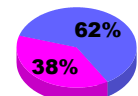

Oct/Nov/Dec