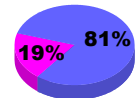

Apr/May/June

Male

Female