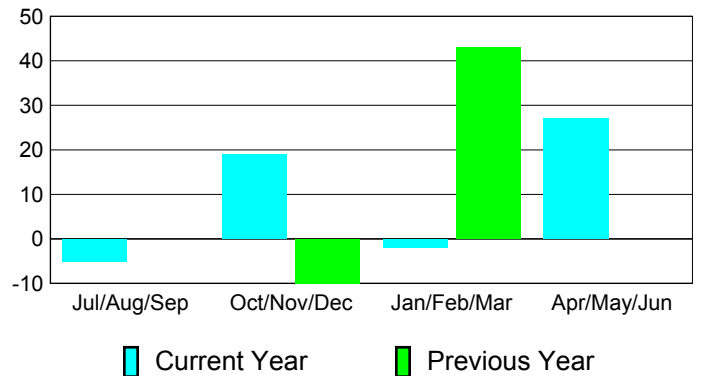

Gender Comparison 2010-2011

Jul/Aug/Sep

Oct/Nov/Dec

Jan/Feb/Mar

Apr/May/Jun

Male

Female