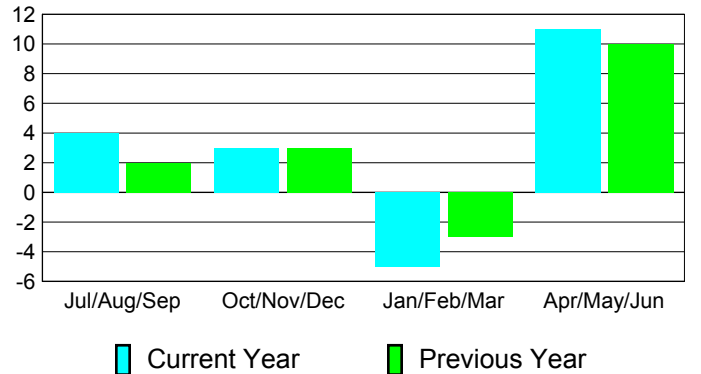

Gender Comparison 2010-2011

Jul/Aug/Sep

Oct/Nov/Dec

Jan/Feb/Mar

Apr/May/Jun

Male

Female