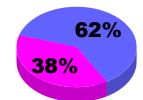

Apr/May/Jun

Male

Female