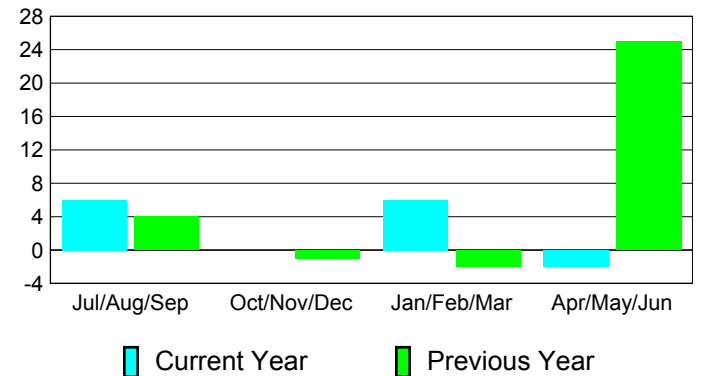

Gender Comparison 2010-2011

Jul/Aug/Sep

Oct/Nov/Dec

Jan/Feb/Mar

Apr/May/Jun

Male

Female