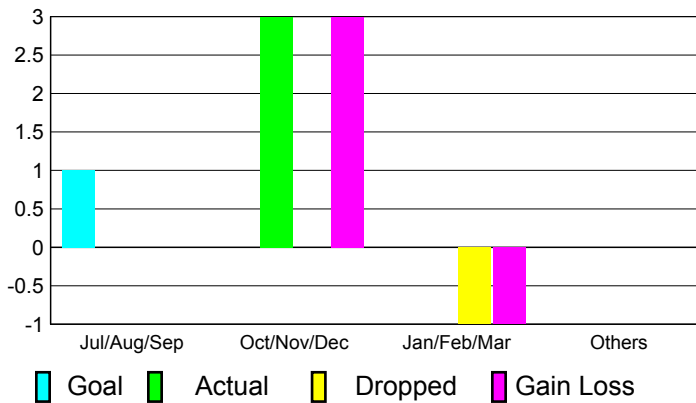

2010-2011 GMT Reports for District (or Undistricted) **District 409 CONGO,DEM REP**

GMT: **Norbert Bationo**

Location: **CONGO,DEM REP OF THE**

GMT CA: **6**

CLUBS

Club Results
2010-2011

Clubs
2009-2010

Month	New Club Goal	Actual New Clubs	Actual Dropped Clubs	Gain/Loss of Clubs	Gain/Loss of Clubs
Jul/Aug/Sep	1	0	0	0	0
Oct/Nov/Dec	0	3	0	3	1
Jan/Feb/Mar	0	0	-1	-1	0
Apr/May/June	0	0	0	0	0
Totals	1	3	-1	2	1

Club Results 2010-2011

Goal, New, Dropped, Gain/Loss

Comparison of Club Gain/Loss

Current Year Compared to the Previous Year