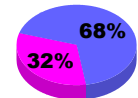

Apr/May/Jun

Male

Female