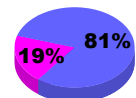

Oct/Nov/Dec