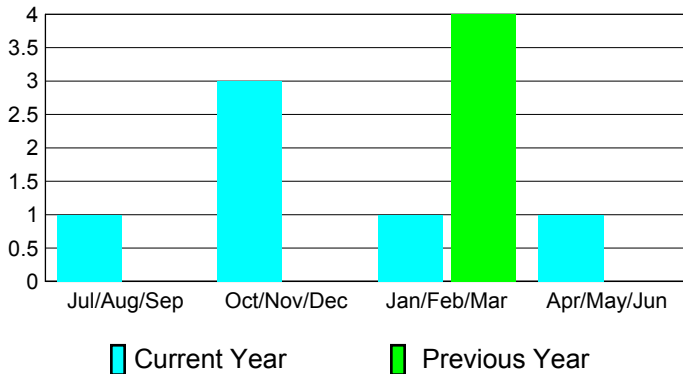

2010-2011 GMT Reports for District (or Undistricted) District 403 A BURKINA FASO

GMT: **Norbert Bationo**

Location: **BURKINA FASO**

GMT CA: **6**

CLUBS

**Club Results
2010-2011**

**Clubs
2009-2010**

Month	New Club Goal	Actual New Clubs	Actual Dropped Clubs	Gain/Loss of Clubs	Gain/Loss of Clubs
Jul/Aug/Sep	1	1	0	1	0
Oct/Nov/Dec	0	3	0	3	0
Jan/Feb/Mar	0	1	0	1	4
Apr/May/Jun	0	1	0	1	0
Totals	1	6	0	6	4

Club Results 2010-2011

Goal, New, Dropped, Gain/Loss

Comparison of Club Gain/Loss

Current Year Compared to the Previous Year

YTD Status Quo Clubs 2010-2011

Status Quo Clubs Compared to Status Quo Members

MEMBERSHIP

**Membership Results
2010-2011**

**Membership
2009-2010**

Month	Net Memb Goal	Actual New Memb	Actual Dropped Memb	Gain/Loss of Memb	Gain/Loss of Memb
Jul/Aug/Sep	20	42	-23	19	27
Oct/Nov/Dec	0	150	-25	125	-14
Jan/Feb/Mar	0	60	-20	40	142
Apr/May/Jun	0	45	-19	26	-33
Totals	20	297	-87	210	122

Membership Results 2010-2011

Goal, New, Dropped, Gain/Loss

Comparison of Membership Gain/Loss

Current Year Compared to the Previous Year

Gender Comparison 2010-2011

Male

Female