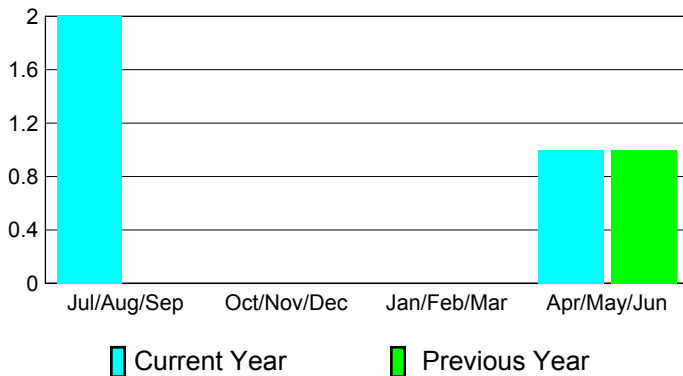

2010-2011 GMT Reports for District (or Undistricted) **District 403 A REPUBLIC OF**

GMT: **Norbert Bationo**

Location: **REPUBLIC OF BENIN**

GMT CA: **6**

CLUBS

Club Results
2010-2011

Clubs
2009-2010

Month	New Club Goal	Actual New Clubs	Actual Dropped Clubs	Gain/Loss of Clubs	Gain/Loss of Clubs
Jul/Aug/Sep	0	2	0	2	0
Oct/Nov/Dec	0	0	0	0	0
Jan/Feb/Mar	0	0	0	0	0
Apr/May/June	0	1	0	1	1
Totals	0	3	0	3	1

Club Results 2010-2011

Goal, New, Dropped, Gain/Loss

Comparison of Club Gain/Loss

Current Year Compared to the Previous Year

YTD Status Quo Clubs 2010-2011

Status Quo Clubs Compared to Status Quo Members

MEMBERSHIP

Membership Results
2010-2011

Membership
2009-2010

Month	Net Memb Goal	Actual New Memb	Actual Dropped Memb	Gain/Loss of Memb	Gain/Loss of Memb
Jul/Aug/Sep	0	80	-46	34	5
Oct/Nov/Dec	0	8	-28	-20	-16
Jan/Feb/Mar	0	24	-8	16	21
Apr/May/June	0	51	-43	8	22
Totals	0	163	-125	38	32

Membership Results 2010-2011

Goal, New, Dropped, Gain/Loss

Comparison of Membership Gain/Loss

Current Year Compared to the Previous Year

Gender Comparison 2010-2011

Jul/Aug/Sep

Oct/Nov/Dec

Jan/Feb/Mar

Apr/May/June

Male

Female