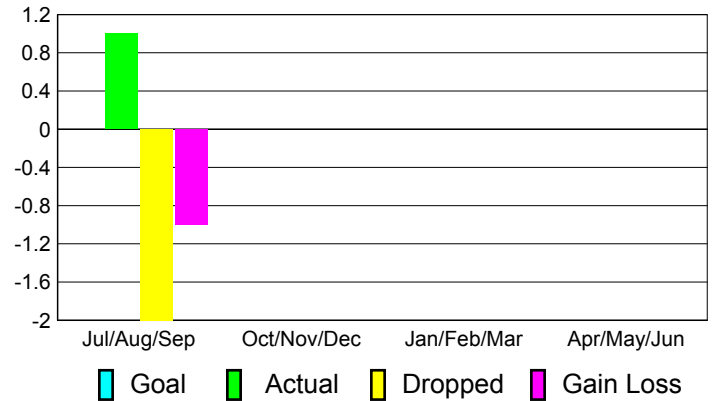

Membership Results 2010-2011

Goal, New, Dropped, Gain/Loss

Comparison of Membership Gain/Loss

Current Year Compared to the Previous Year