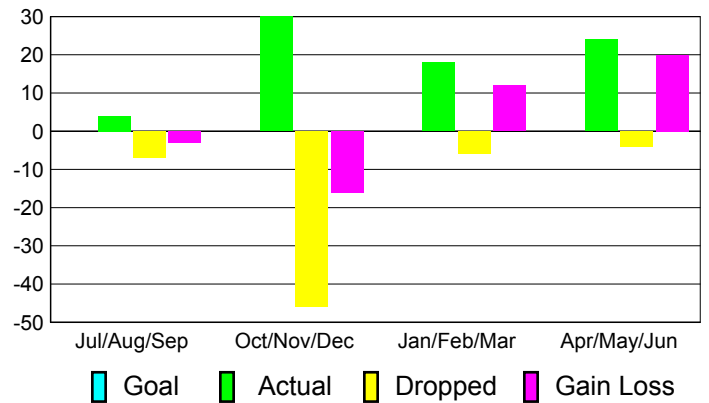

Membership Results 2010-2011

Goal, New, Dropped, Gain/Loss