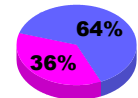

Apr/May/Jun

Legend: Male (Blue), Female (Purple)