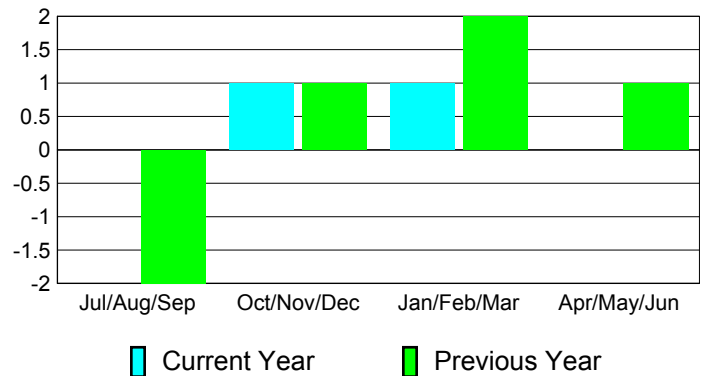

Gender Comparison 2010-2011

Jul/Aug/Sep

Oct/Nov/Dec

Jan/Feb/Mar

Apr/May/Jun

Male

Female