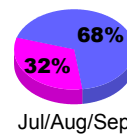

Gender Comparison 2010-2011