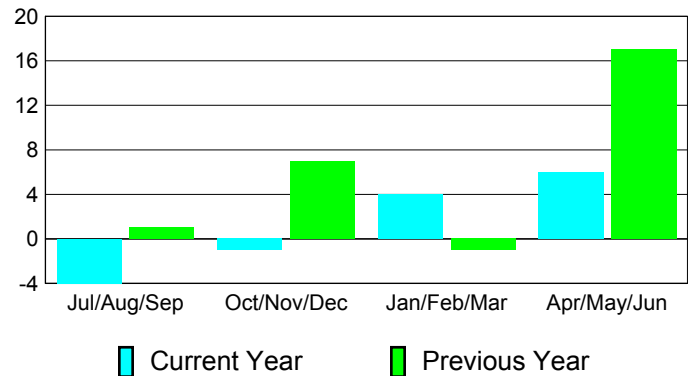

Gender Comparison 2010-2011

Jul/Aug/Sep

Oct/Nov/Dec

Jan/Feb/Mar

Apr/May/Jun

Male

Female