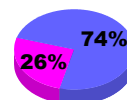

Gender Comparison 2010-2011

Jul/Aug/Sep