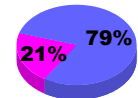

Apr/May/Jun

Male

Female