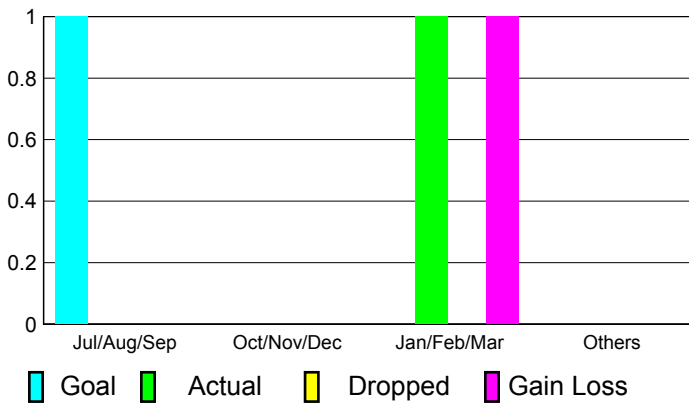

2010-2011 GMT Reports for District (or Undistricted) **District 403 A TOGO**

GMT: **Norbert Bationo**

Location: **TOGO**

GMT CA: **6**

CLUBS

**Club Results
2010-2011**

**Clubs
2009-2010**

Month	New Club Goal	Actual New Clubs	Actual Dropped Clubs	Gain/Loss of Clubs	Gain/Loss of Clubs
Jul/Aug/Sep	1	0	0	0	0
Oct/Nov/Dec	0	0	0	0	0
Jan/Feb/Mar	0	1	0	1	1
Apr/May/Jun	0	0	0	0	0
Totals	1	1	0	1	1

Club Results 2010-2011

Goal, New, Dropped, Gain/Loss

Comparison of Club Gain/Loss

Current Year Compared to the Previous Year