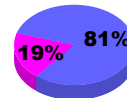

Jan/Feb/Mar