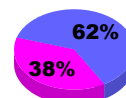

Gender Comparison 2010-2011

Jul/Aug/Sep