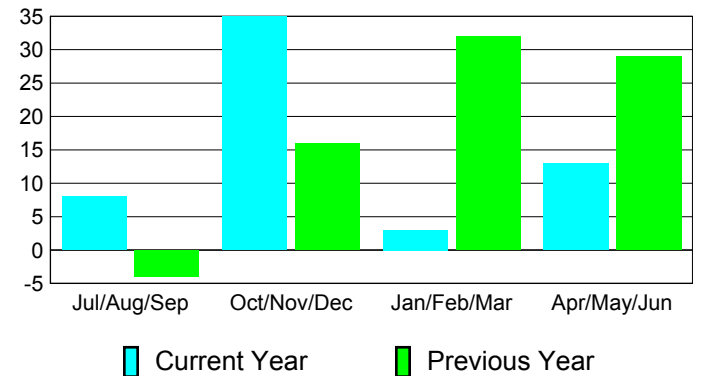

Gender Comparison 2010-2011

Jul/Aug/Sep

Oct/Nov/Dec

Jan/Feb/Mar

Apr/May/June

Male

Female