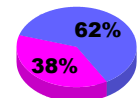

Apr/May/Jun

Male

Female