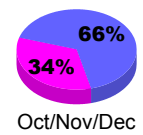

Gender Comparison 2010-2011