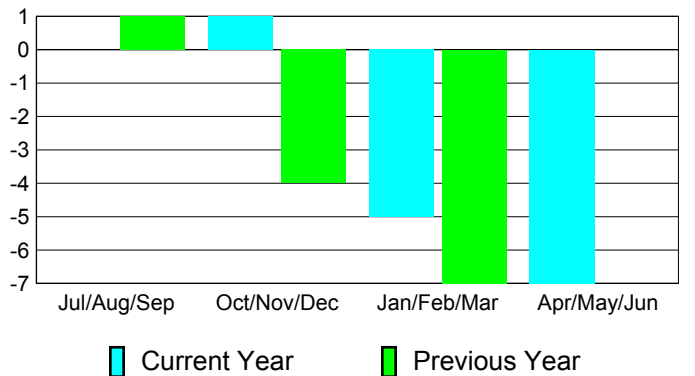

Gender Comparison 2010-2011

Male

Female