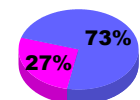

Oct/Nov/Dec