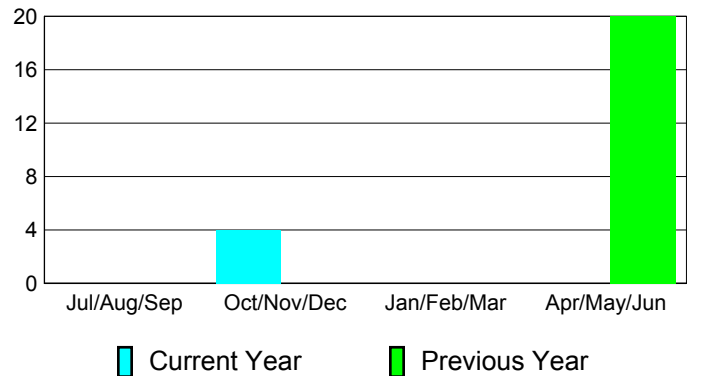

Gender Comparison 2010-2011

Jul/Aug/Sep

Oct/Nov/Dec

Jan/Feb/Mar

Apr/May/Jun

Male

Female