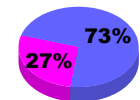

Apr/May/Jun

Male

Female