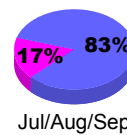

Gender Comparison 2010-2011

Jul/Aug/Sep