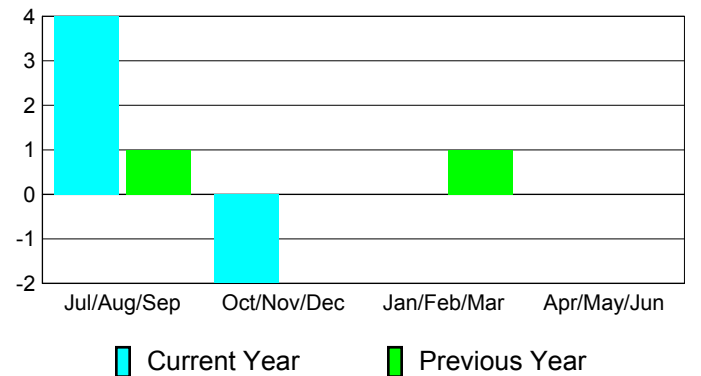

YTD Status Quo Clubs 2010-2011

Status Quo Clubs Compared to Status Quo Members

Gender Comparison 2010-2011

Jul/Aug/Sep

Oct/Nov/Dec

Jan/Feb/Mar

Apr/May/Jun

Male