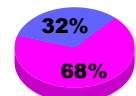

Oct/Nov/Dec