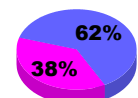

Oct/Nov/Dec