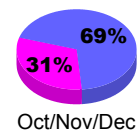

Oct/Nov/Dec