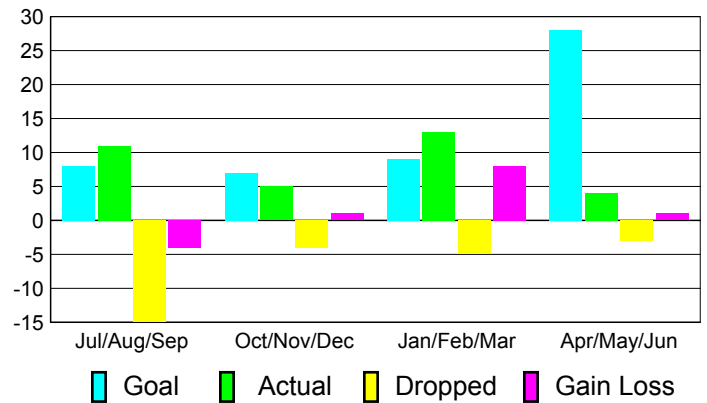

Membership Results 2010-2011

Goal, New, Dropped, Gain/Loss