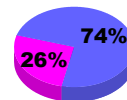

Jan/Feb/Mar