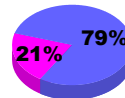

Jan/Feb/Mar