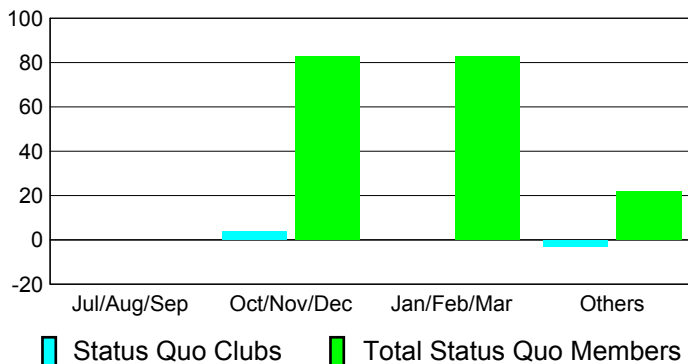

Club Results 2010-2011

Goal, New, Dropped, Gain/Loss

Comparison of Club Gain/Loss

Current Year Compared to the Previous Year

YTD Status Quo Clubs 2010-2011

Status Quo Clubs Compared to Status Quo Members

MEMBERSHIP