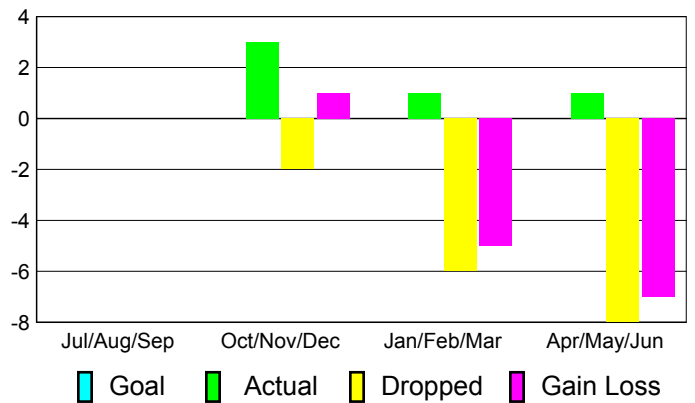

Membership Results 2010-2011

Goal, New, Dropped, Gain/Loss

Comparison of Membership Gain/Loss

Current Year Compared to the Previous Year