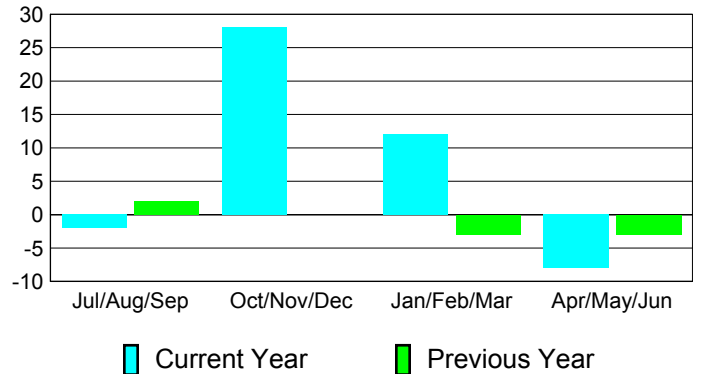

Gender Comparison 2010-2011

Jul/Aug/Sep

Oct/Nov/Dec

Jan/Feb/Mar

Apr/May/Jun

Male

Female