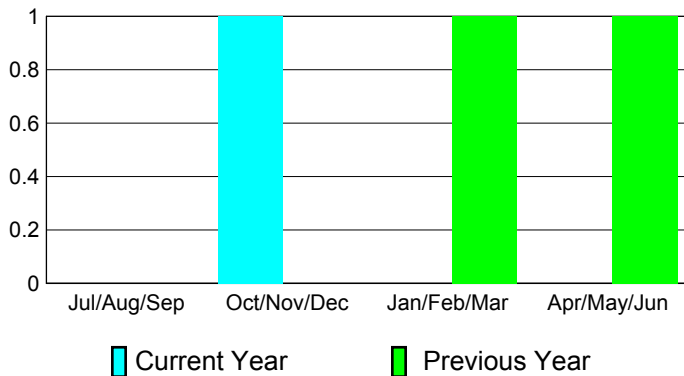

2010-2011 GMT Reports for District (or Undistricted) **District 403 B REPUBLIQUE**

GMT: **Norbert Bationo**

Location: **REPUBLIQUE DE MADAGASCAR GMT CA: 6**

CLUBS

**Club Results
2010-2011**

**Clubs
2009-2010**

Month	New Club Goal	Actual New Clubs	Actual Dropped Clubs	Gain/Loss of Clubs	Gain/Loss of Clubs
Jul/Aug/Sep	0	0	0	0	0
Oct/Nov/Dec	0	1	0	1	0
Jan/Feb/Mar	0	0	0	0	1
Apr/May/Jun	0	0	0	0	1
Totals	0	1	0	1	2

Club Results 2010-2011

Goal, New, Dropped, Gain/Loss

Comparison of Club Gain/Loss

Current Year Compared to the Previous Year

YTD Status Quo Clubs 2010-2011

Status Quo Clubs Compared to Status Quo Members

MEMBERSHIP

**Membership Results
2010-2011**

**Membership
2009-2010**

Month	Net Memb Goal	Actual New Memb	Actual Dropped Memb	Gain/Loss of Memb	Gain/Loss of Memb
Jul/Aug/Sep	8	23	-8	15	26
Oct/Nov/Dec	7	38	-50	-12	0
Jan/Feb/Mar	9	30	-12	18	33
Apr/May/Jun	8	22	-24	-2	5
Totals	32	113	-94	19	64

Membership Results 2010-2011

Goal, New, Dropped, Gain/Loss

Comparison of Membership Gain/Loss

Current Year Compared to the Previous Year

Gender Comparison 2010-2011

Jul/Aug/Sep

Oct/Nov/Dec

Jan/Feb/Mar

Apr/May/Jun

Male

Female