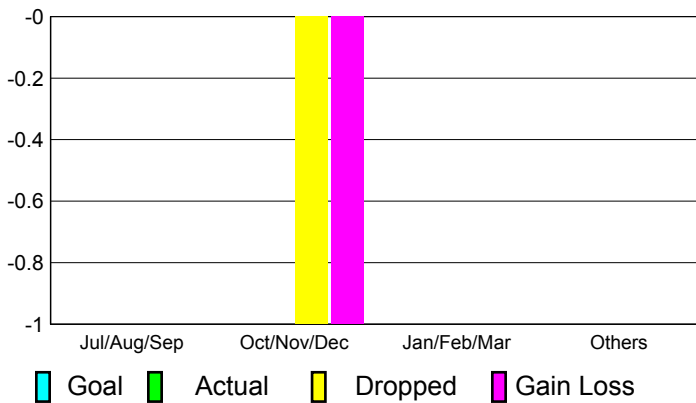

2010-2011 GMT Reports for District (or Undistricted) District 409 REPUBLIC OF BURUNDI

GMT: **Norbert Bationo**

Location: **REPUBLIC OF BURUNDI**

GMT CA: **6**

CLUBS

Club Results
2010-2011

Clubs
2009-2010

Month	New Club Goal	Actual New Clubs	Actual Dropped Clubs	Gain/Loss of Clubs	Gain/Loss of Clubs
Jul/Aug/Sep	0	0	0	0	0
Oct/Nov/Dec	0	0	-1	-1	0
Jan/Feb/Mar	0	0	0	0	0
Apr/May/June	0	0	0	0	0
Totals	0	0	-1	-1	0

Club Results 2010-2011

Goal, New, Dropped, Gain/Loss

Comparison of Club Gain/Loss

Current Year Compared to the Previous Year