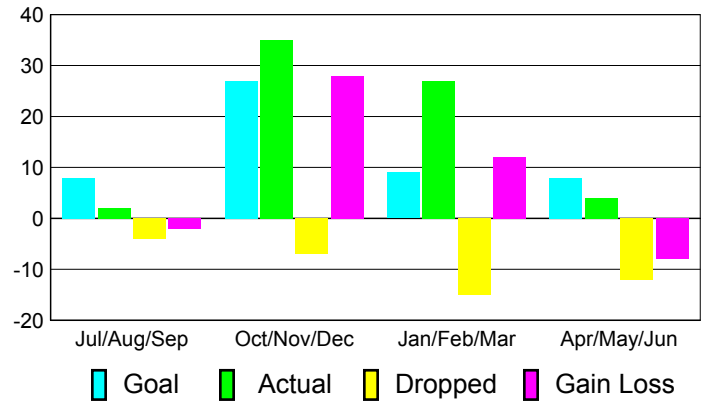

Membership Results 2010-2011

Goal, New, Dropped, Gain/Loss

Comparison of Membership Gain/Loss

Current Year Compared to the Previous Year