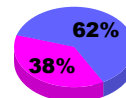

Jan/Feb/Mar