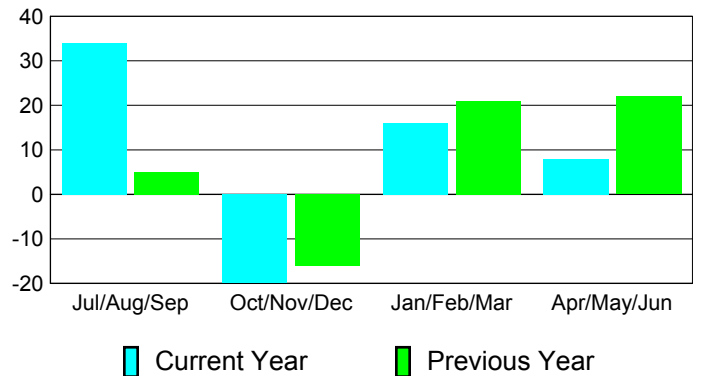

Gender Comparison 2010-2011

Jul/Aug/Sep

Oct/Nov/Dec

Jan/Feb/Mar

Apr/May/June

Male

Female