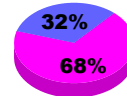

Jan/Feb/Mar