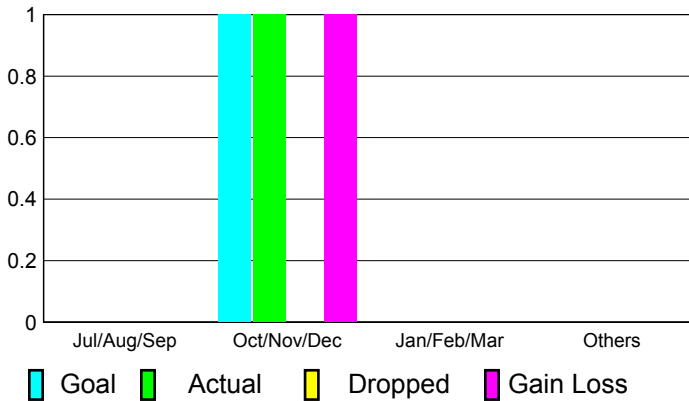

2010-2011 GMT Reports for District (or Undistricted) **District 403 B GABON**

GMT: **Norbert Bationo**

Location: **GABON REPUBLIC**

GMT CA: **6**

CLUBS

Club Results
2010-2011

Clubs
2009-2010

Month	New Club Goal	Actual New Clubs	Actual Dropped Clubs	Gain/Loss of Clubs	Gain/Loss of Clubs
Jul/Aug/Sep	0	0	0	0	0
Oct/Nov/Dec	1	1	0	1	0
Jan/Feb/Mar	0	0	0	0	0
Apr/May/Jun	0	0	0	0	0
Totals	1	1	0	1	0

Club Results 2010-2011

Goal, New, Dropped, Gain/Loss

Comparison of Club Gain/Loss

Current Year Compared to the Previous Year