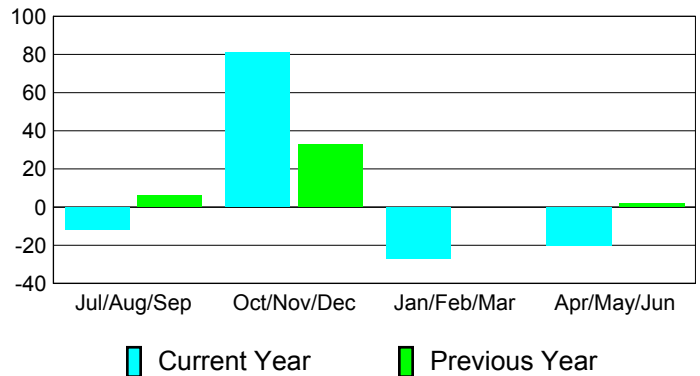

Gender Comparison 2010-2011

Male

Female