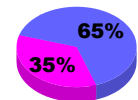

Apr/May/Jun

Male

Female