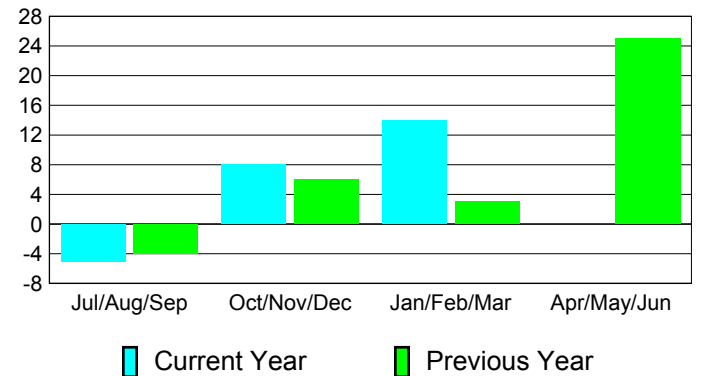

Gender Comparison 2010-2011

Jul/Aug/Sep

Oct/Nov/Dec

Jan/Feb/Mar

Apr/May/Jun

Male

Female