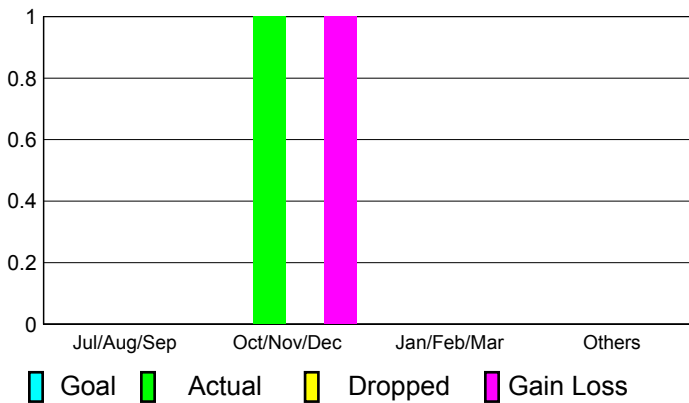

2010-2011 GMT Reports for District (or Undistricted) **District 403 B REPUBLIQUE**

GMT: **Norbert Bationo**

Location: **REPUBLIQUE DE MADAGASCAR GMT CA: 6**

CLUBS

**Club Results
2010-2011**

**Clubs
2009-2010**

Month	New Club Goal	Actual New Clubs	Actual Dropped Clubs	Gain/Loss of Clubs	Gain/Loss of Clubs
Jul/Aug/Sep	0	0	0	0	0
Oct/Nov/Dec	0	1	0	1	0
Jan/Feb/Mar	0	0	0	0	1
Apr/May/Jun	0	0	0	0	1
Totals	0	1	0	1	2

Club Results 2010-2011

Goal, New, Dropped, Gain/Loss

Comparison of Club Gain/Loss

Current Year Compared to the Previous Year