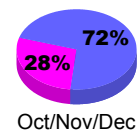

Oct/Nov/Dec