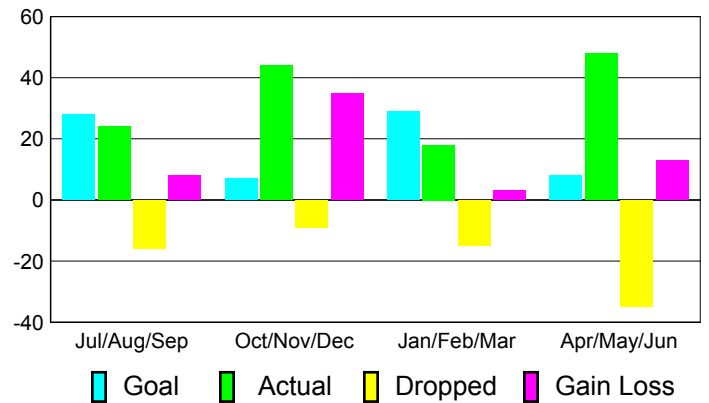

Membership Results 2010-2011

Goal, New, Dropped, Gain/Loss

Comparison of Membership Gain/Loss

Current Year Compared to the Previous Year