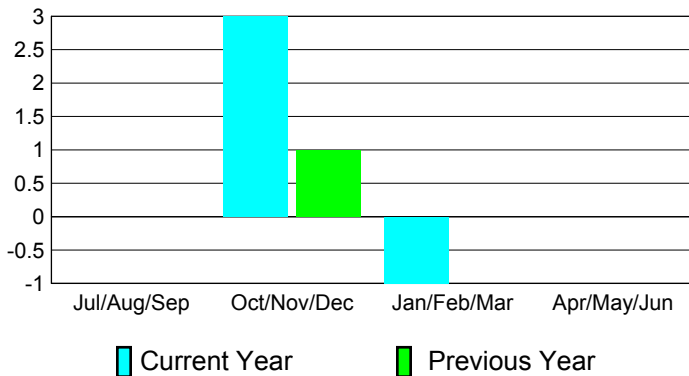

2010-2011 GMT Reports for District (or Undistricted) **District 409 CONGO,DEM REP**

GMT: **Norbert Bationo**

Location: **CONGO,DEM REP OF THE**

GMT CA: **6**

CLUBS

Club Results
2010-2011

Clubs
2009-2010

Month	New Club Goal	Actual New Clubs	Actual Dropped Clubs	Gain/Loss of Clubs	Gain/Loss of Clubs
Jul/Aug/Sep	1	0	0	0	0
Oct/Nov/Dec	0	3	0	3	1
Jan/Feb/Mar	0	0	-1	-1	0
Apr/May/June	0	0	0	0	0
Totals	1	3	-1	2	1

Club Results 2010-2011

Goal, New, Dropped, Gain/Loss

Comparison of Club Gain/Loss

Current Year Compared to the Previous Year

YTD Status Quo Clubs 2010-2011

Status Quo Clubs Compared to Status Quo Members

MEMBERSHIP

Membership Results
2010-2011

Membership
2009-2010

Month	Net Memb Goal	Actual New Memb	Actual Dropped Memb	Gain/Loss of Memb	Gain/Loss of Memb
Jul/Aug/Sep	20	20	-32	-12	6
Oct/Nov/Dec	15	100	-19	81	33
Jan/Feb/Mar	15	10	-37	-27	0
Apr/May/June	0	9	-29	-20	2
Totals	50	139	-117	22	41

Membership Results 2010-2011

Goal, New, Dropped, Gain/Loss

Comparison of Membership Gain/Loss

Current Year Compared to the Previous Year

Gender Comparison 2010-2011

Male

Female