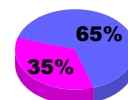

Gender Comparison 2010-2011

Jul/Aug/Sep