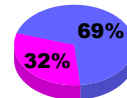

Jan/Feb/Mar