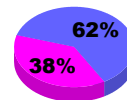

Jan/Feb/Mar