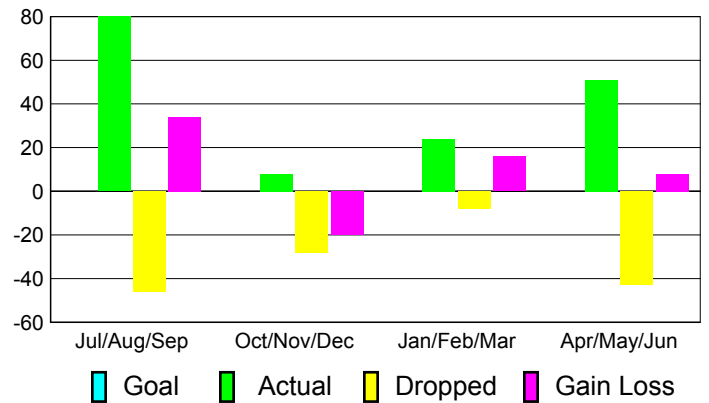

Membership Results 2010-2011

Goal, New, Dropped, Gain/Loss

Comparison of Membership Gain/Loss

Current Year Compared to the Previous Year