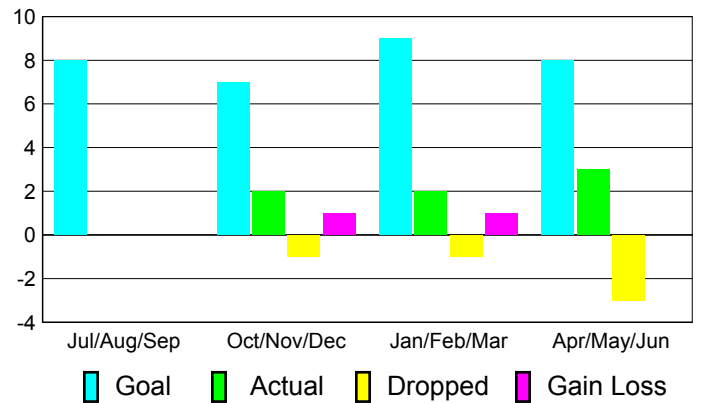

Membership Results 2010-2011

Goal, New, Dropped, Gain/Loss

Comparison of Membership Gain/Loss

Current Year Compared to the Previous Year