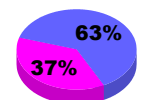

Oct/Nov/Dec