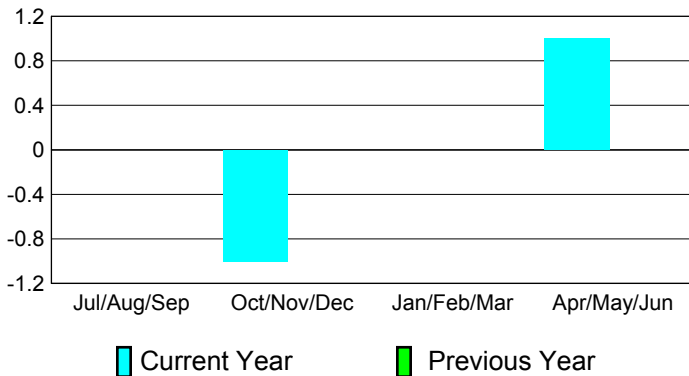

Comparison of Club Gain/Loss

Current Year Compared to the Previous Year