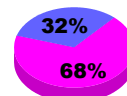

Gender Comparison 2010-2011

Jul/Aug/Sep