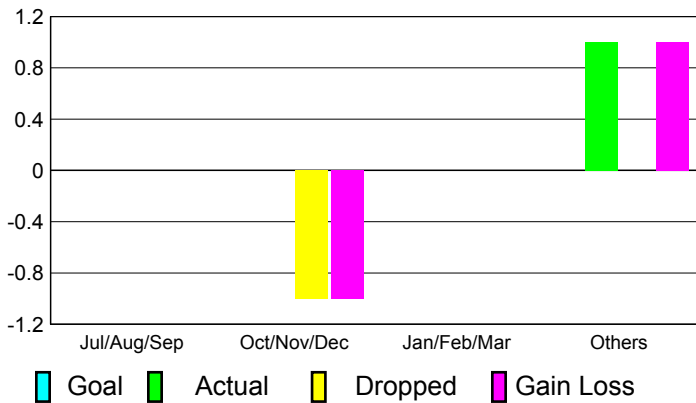

2010-2011 GMT Reports for District (or Undistricted) **District 403 A REPUBLIC OF**

GMT: **Norbert Bationo**

Location: **REPUBLIC OF SENEGAL**

GMT CA: **6**

CLUBS

**Club Results
2010-2011**

**Clubs
2009-2010**

Month	New Club Goal	Actual New Clubs	Actual Dropped Clubs	Gain/Loss of Clubs	Gain/Loss of Clubs
Jul/Aug/Sep	0	0	0	0	0
Oct/Nov/Dec	0	0	-1	-1	0
Jan/Feb/Mar	0	0	0	0	0
Apr/May/Jun	0	1	0	1	0
Totals	0	1	-1	0	0

Club Results 2010-2011

Goal, New, Dropped, Gain/Loss

MEMBERSHIP

**Membership Results
2010-2011**

**Membership
2009-2010**

Month	Net Memb Goal	Actual New Memb	Actual Dropped Memb	Gain/Loss of Memb	Gain/Loss of Memb
Jul/Aug/Sep	0	4	-7	-3	0
Oct/Nov/Dec	0	30	-46	-16	-8
Jan/Feb/Mar	0	18	-6	12	-3
Apr/May/Jun	0	24	-4	20	0
Totals	0	76	-63	13	-11