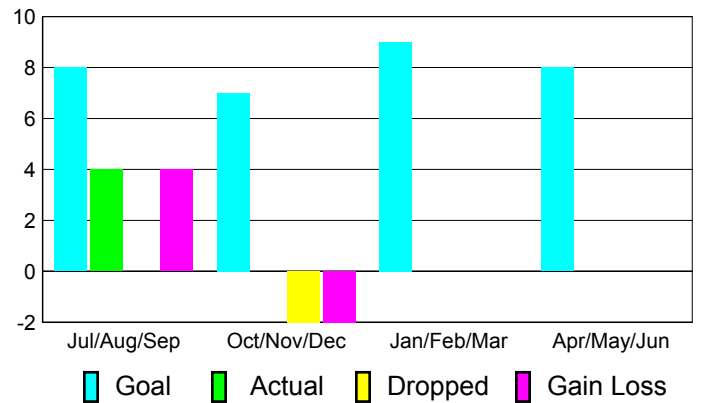

Membership Results 2010-2011

Goal, New, Dropped, Gain/Loss