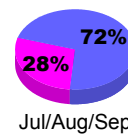

Gender Comparison 2010-2011

Jul/Aug/Sep