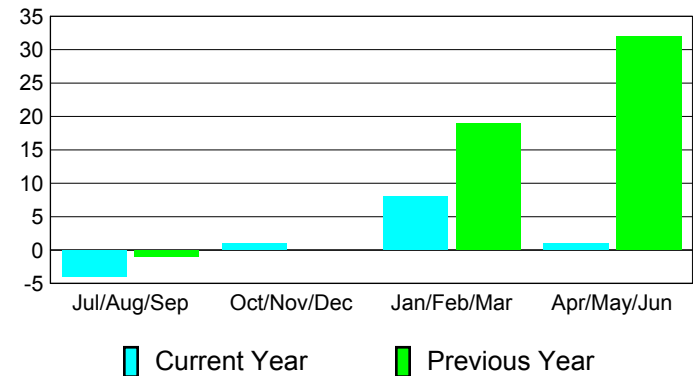

YTD Status Quo Clubs 2010-2011

Status Quo Clubs Compared to Status Quo Members

Gender Comparison 2010-2011

Jul/Aug/Sep

Oct/Nov/Dec

Jan/Feb/Mar

Apr/May/Jun

Male