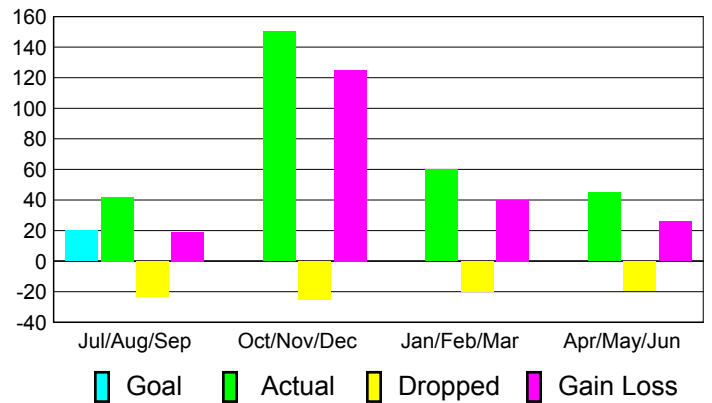

Membership Results 2010-2011

Goal, New, Dropped, Gain/Loss

Comparison of Membership Gain/Loss

Current Year Compared to the Previous Year