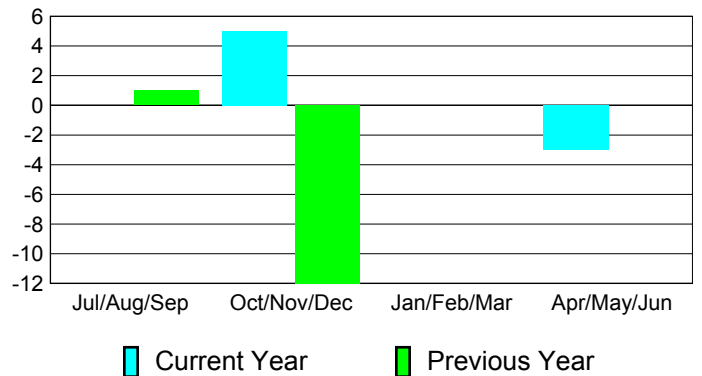

Gender Comparison 2010-2011

Jul/Aug/Sep

Oct/Nov/Dec

Jan/Feb/Mar

Apr/May/Jun

Male

Female