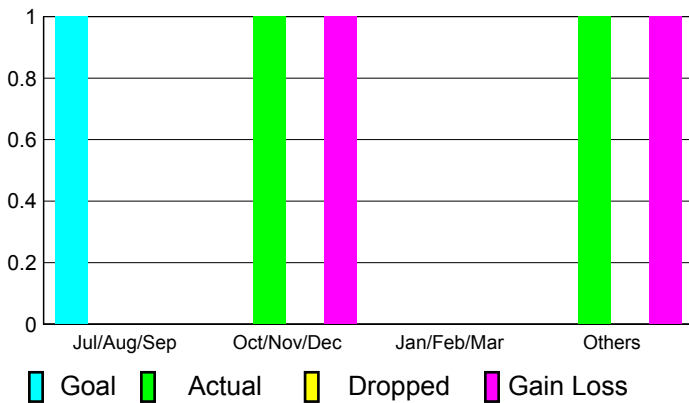

2010-2011 GMT Reports for District (or Undistricted) **District 403 A REP OF IVORY**

GMT: **Norbert Bationo**

Location: **REP OF IVORY COAST**

GMT CA: **6**

CLUBS

**Club Results
2010-2011**

**Clubs
2009-2010**

Month	New Club Goal	Actual New Clubs	Actual Dropped Clubs	Gain/Loss of Clubs	Gain/Loss of Clubs
Jul/Aug/Sep	1	0	0	0	0
Oct/Nov/Dec	0	1	0	1	0
Jan/Feb/Mar	0	0	0	0	2
Apr/May/Jun	0	1	0	1	0
Totals	1	2	0	2	2

Club Results 2010-2011

Goal, New, Dropped, Gain/Loss

Comparison of Club Gain/Loss

Current Year Compared to the Previous Year