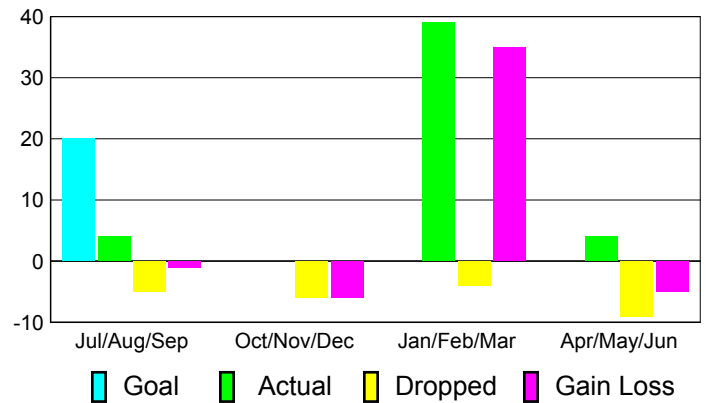

Membership Results 2010-2011

Goal, New, Dropped, Gain/Loss

Comparison of Membership Gain/Loss

Current Year Compared to the Previous Year