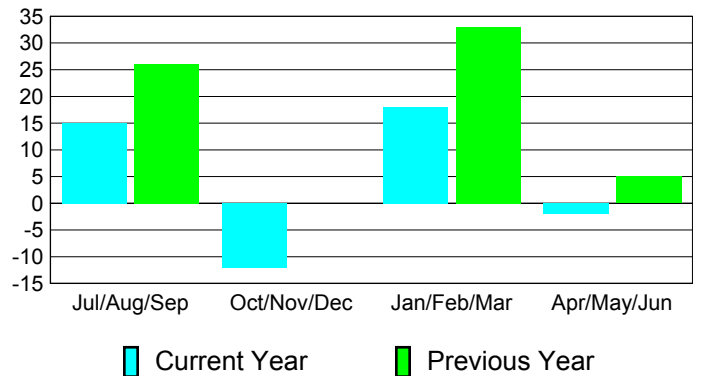

Gender Comparison 2010-2011

Jul/Aug/Sep

Oct/Nov/Dec

Jan/Feb/Mar

Apr/May/Jun

Male

Female