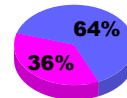

Jan/Feb/Mar