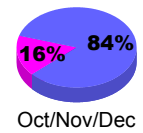

Gender Comparison 2010-2011