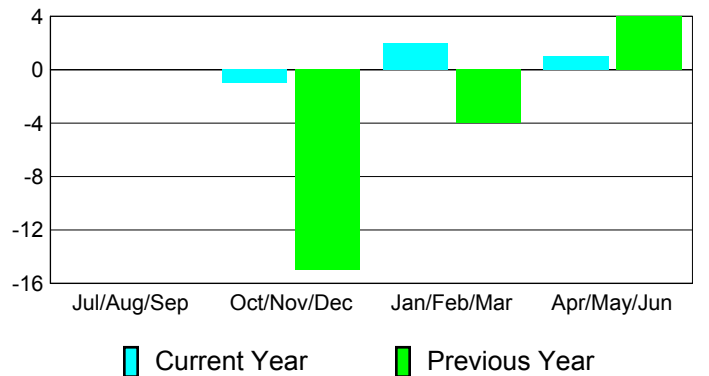

Gender Comparison 2010-2011

Jul/Aug/Sep

Oct/Nov/Dec

Jan/Feb/Mar

Apr/May/Jun

Male

Female