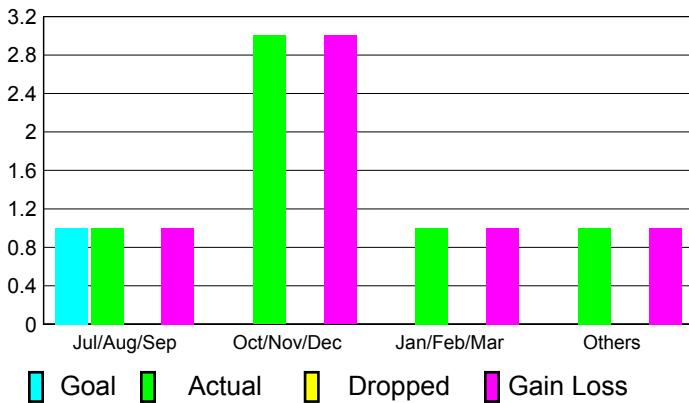

2010-2011 GMT Reports for District (or Undistricted) District 403 A BURKINA FASO

GMT: **Norbert Bationo**

Location: **BURKINA FASO**

GMT CA: **6**

CLUBS

**Club Results
2010-2011**

**Clubs
2009-2010**

Month	New Club Goal	Actual New Clubs	Actual Dropped Clubs	Gain/Loss of Clubs	Gain/Loss of Clubs
Jul/Aug/Sep	1	1	0	1	0
Oct/Nov/Dec	0	3	0	3	0
Jan/Feb/Mar	0	1	0	1	4
Apr/May/Jun	0	1	0	1	0
Totals	1	6	0	6	4

Club Results 2010-2011

Goal, New, Dropped, Gain/Loss

Comparison of Club Gain/Loss

Current Year Compared to the Previous Year