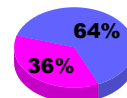

Gender Comparison 2010-2011

Jul/Aug/Sep