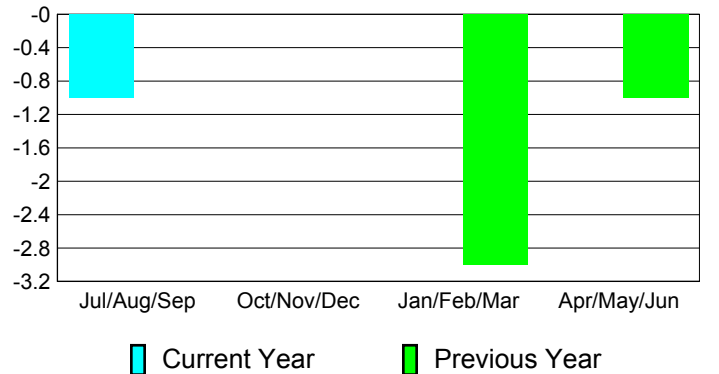

Gender Comparison 2010-2011

Jul/Aug/Sep

Oct/Nov/Dec

Jan/Feb/Mar

Apr/May/Jun

Male

Female