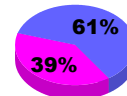

Jan/Feb/Mar