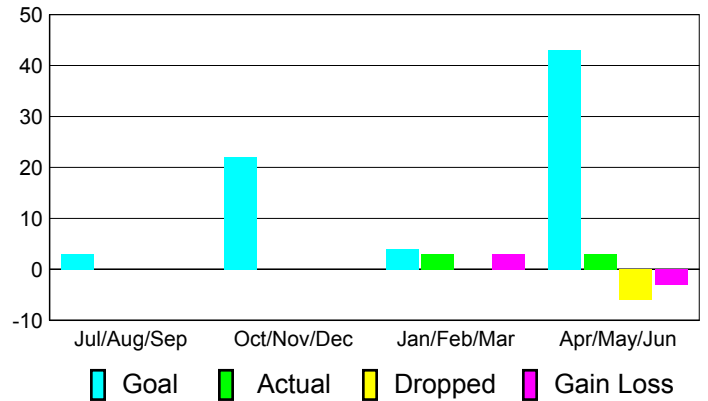

Membership Results 2010-2011

Goal, New, Dropped, Gain/Loss

Comparison of Membership Gain/Loss

Current Year Compared to the Previous Year