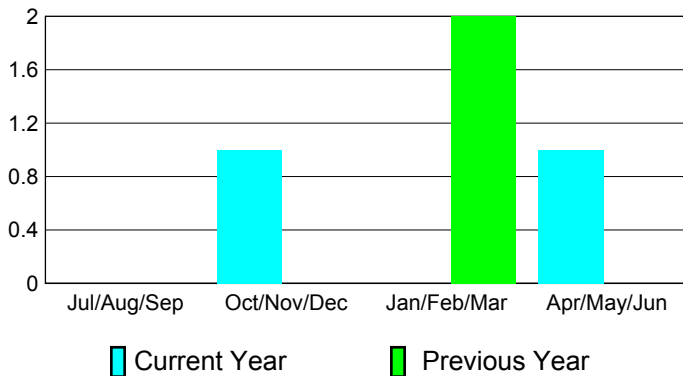

2010-2011 GMT Reports for District (or Undistricted) **District 403 A REP OF IVORY**

GMT: **Norbert Bationo**

Location: **REP OF IVORY COAST**

GMT CA: **6**

CLUBS

**Club Results
2010-2011**

**Clubs
2009-2010**

Month	New Club Goal	Actual New Clubs	Actual Dropped Clubs	Gain/Loss of Clubs	Gain/Loss of Clubs
Jul/Aug/Sep	1	0	0	0	0
Oct/Nov/Dec	0	1	0	1	0
Jan/Feb/Mar	0	0	0	0	2
Apr/May/Jun	0	1	0	1	0
Totals	1	2	0	2	2

Club Results 2010-2011

Goal, New, Dropped, Gain/Loss

Comparison of Club Gain/Loss

Current Year Compared to the Previous Year

YTD Status Quo Clubs 2010-2011

Status Quo Clubs Compared to Status Quo Members

MEMBERSHIP

**Membership Results
2010-2011**

**Membership
2009-2010**

Month	Net Memb Goal	Actual New Memb	Actual Dropped Memb	Gain/Loss of Memb	Gain/Loss of Memb
Jul/Aug/Sep	20	17	-22	-5	0
Oct/Nov/Dec	0	30	-11	19	-10
Jan/Feb/Mar	0	8	-10	-2	43
Apr/May/Jun	0	39	-12	27	0
Totals	20	94	-55	39	33

Membership Results 2010-2011

Goal, New, Dropped, Gain/Loss

Comparison of Membership Gain/Loss

Current Year Compared to the Previous Year

Gender Comparison 2010-2011

Jul/Aug/Sep

Oct/Nov/Dec

Jan/Feb/Mar

Apr/May/Jun

Male

Female