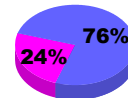

Jan/Feb/Mar