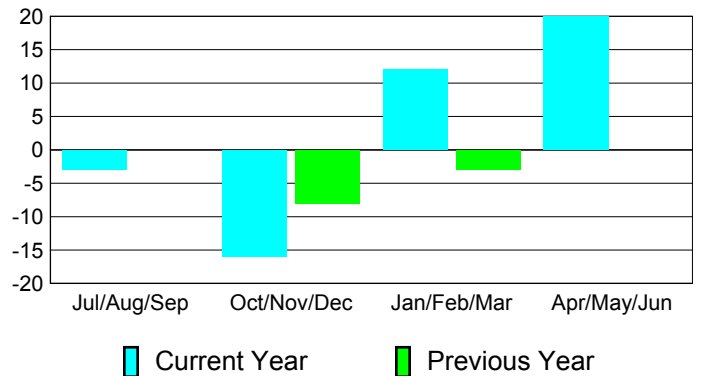

YTD Status Quo Clubs 2010-2011

Status Quo Clubs Compared to Status Quo Members

Gender Comparison 2010-2011

Jul/Aug/Sep

Oct/Nov/Dec

Jan/Feb/Mar

Apr/May/Jun

Male