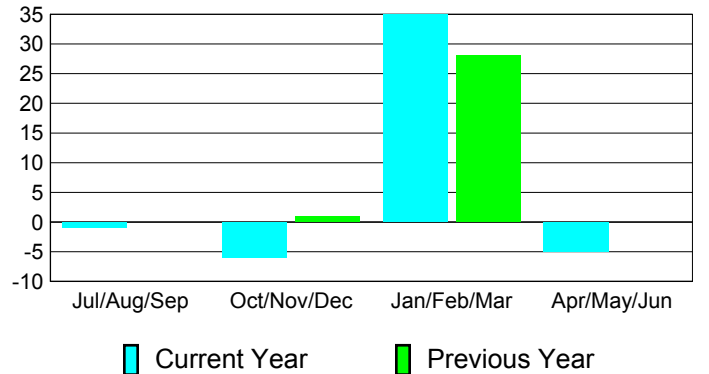

Gender Comparison 2010-2011

Jul/Aug/Sep

Oct/Nov/Dec

Jan/Feb/Mar

Apr/May/Jun

Male

Female