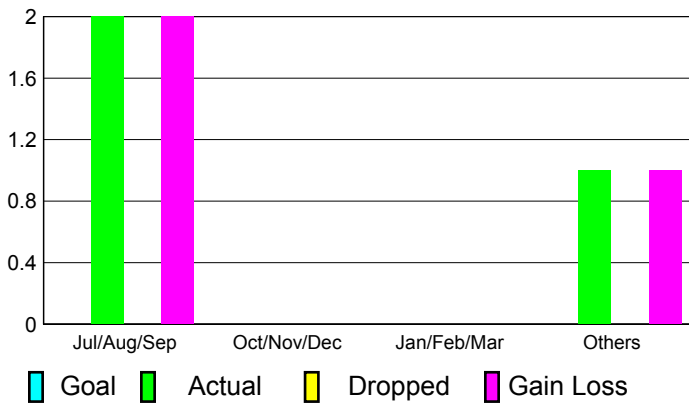

2010-2011 GMT Reports for District (or Undistricted) **District 403 A REPUBLIC OF**

GMT: **Norbert Bationo**

Location: **REPUBLIC OF BENIN**

GMT CA: **6**

CLUBS

Club Results
2010-2011

Clubs
2009-2010

Month	New Club Goal	Actual New Clubs	Actual Dropped Clubs	Gain/Loss of Clubs	Gain/Loss of Clubs
Jul/Aug/Sep	0	2	0	2	0
Oct/Nov/Dec	0	0	0	0	0
Jan/Feb/Mar	0	0	0	0	0
Apr/May/June	0	1	0	1	1
Totals	0	3	0	3	1

Club Results 2010-2011

Goal, New, Dropped, Gain/Loss

Comparison of Club Gain/Loss

Current Year Compared to the Previous Year