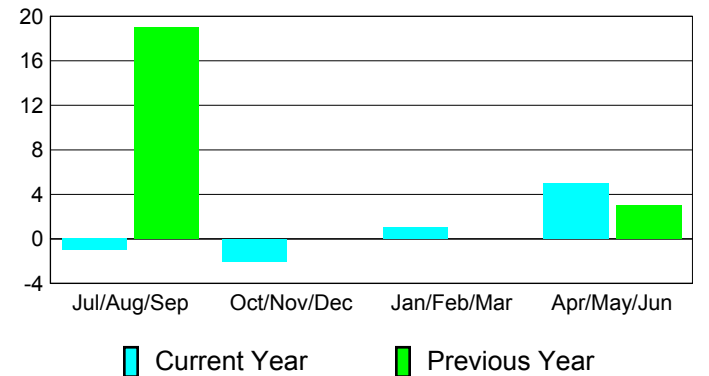

Gender Comparison 2010-2011

Jul/Aug/Sep

Oct/Nov/Dec

Jan/Feb/Mar

Apr/May/June

Male

Female