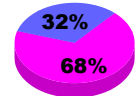

Apr/May/Jun

Legend: Male (Blue), Female (Magenta)