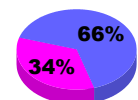

Oct/Nov/Dec