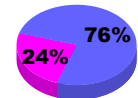

Apr/May/Jun

Male

Female