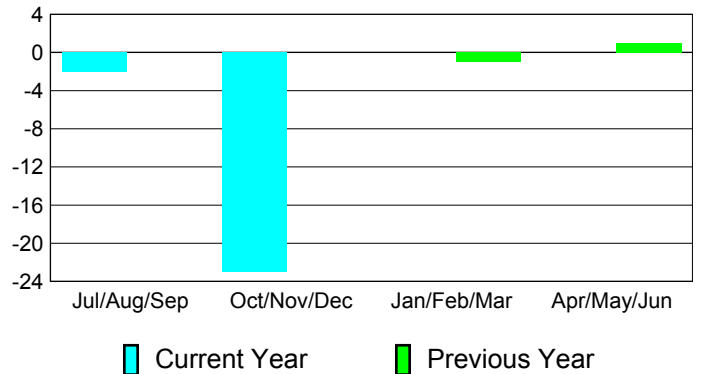

Gender Comparison 2010-2011

Jul/Aug/Sep

Oct/Nov/Dec

Jan/Feb/Mar

Apr/May/June

Male

Female