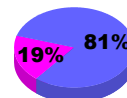

Gender Comparison 2010-2011

Jul/Aug/Sep