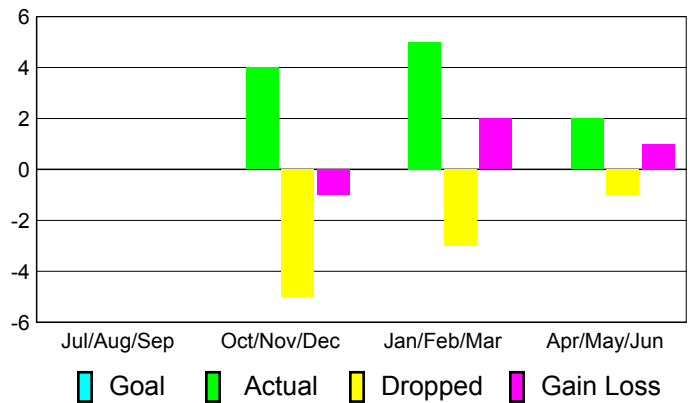

Membership Results 2010-2011

Goal, New, Dropped, Gain/Loss

Comparison of Membership Gain/Loss

Current Year Compared to the Previous Year