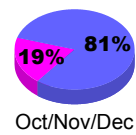

Oct/Nov/Dec