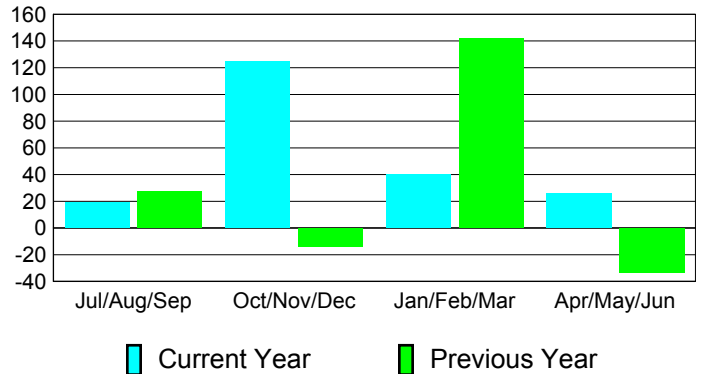

Gender Comparison 2010-2011

Male

Female