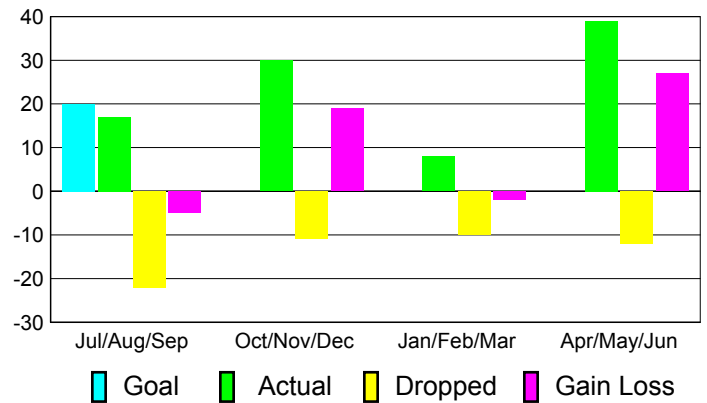

Membership Results 2010-2011

Goal, New, Dropped, Gain/Loss

Comparison of Membership Gain/Loss

Current Year Compared to the Previous Year