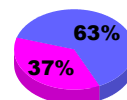

Gender Comparison 2010-2011

Jul/Aug/Sep